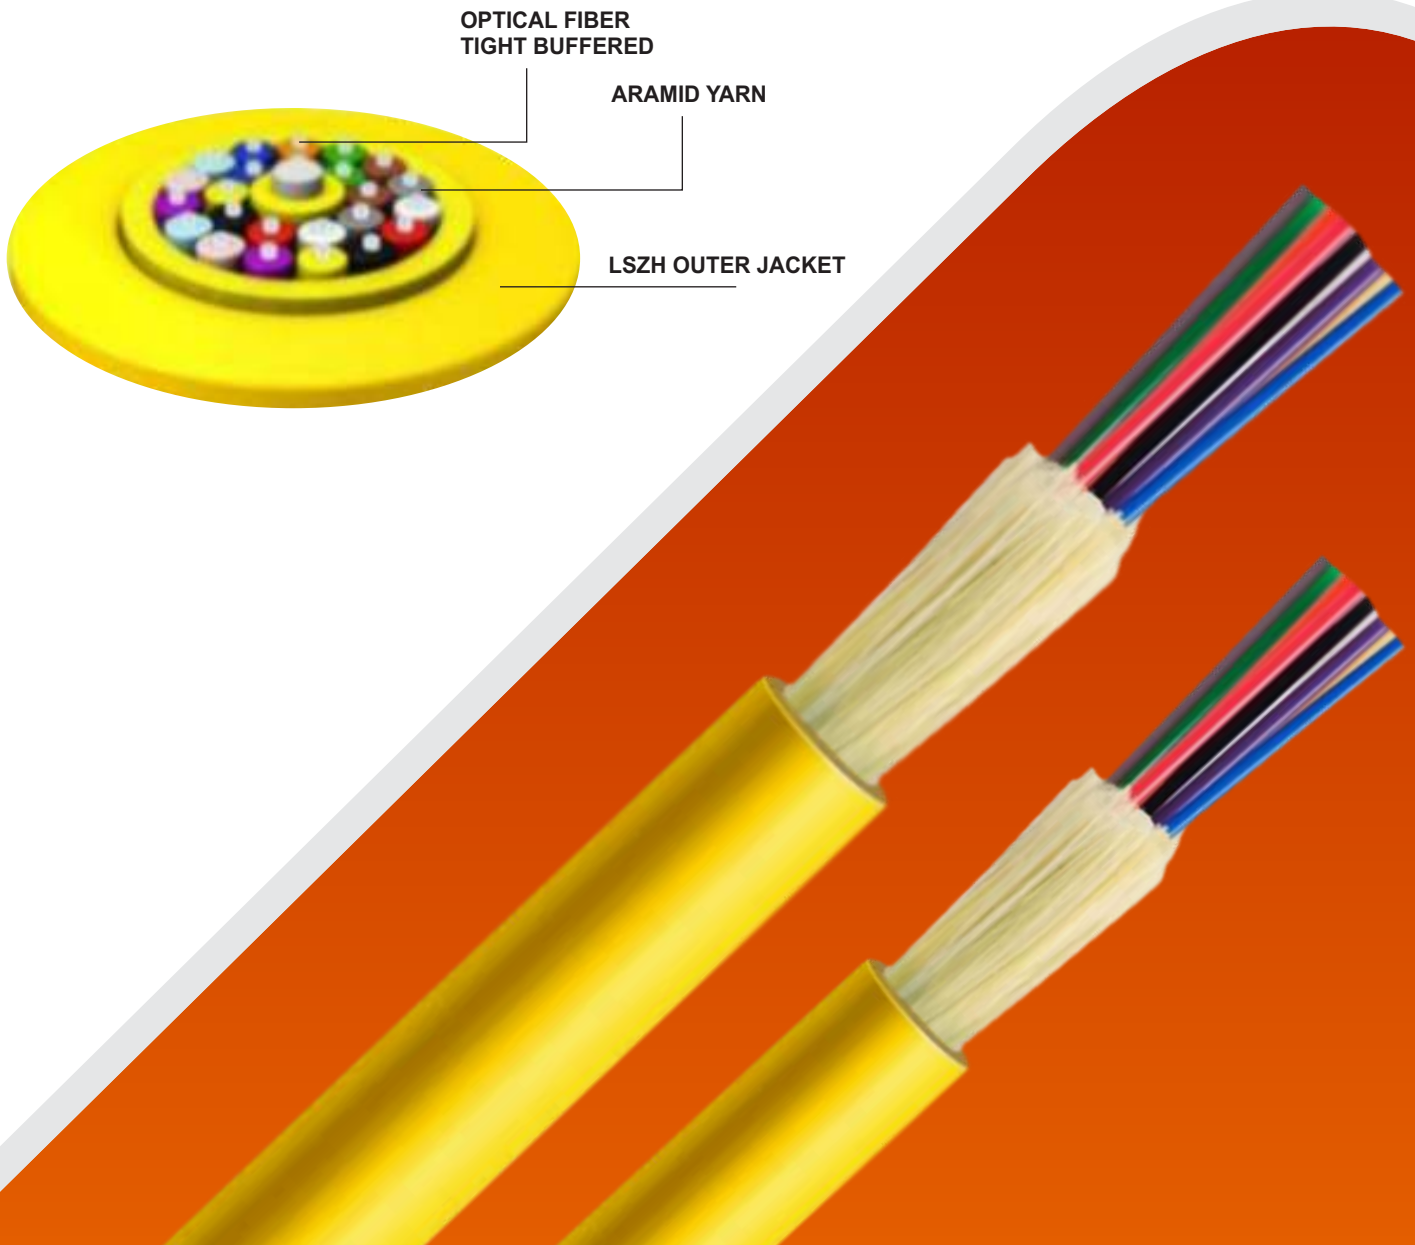

# MULTI CORE INDOOR FIBER CABLE SERIES

# FIBER OPTIC CABLE SINGLE MODE

## GENERAL SPECIFICATION

<b>Products :</b>	<b>Fiber optic cable single mode</b>
<b>Fiber Count :</b>	<b>12</b>
<b>Fiber Type :</b>	<b>ITU-T G.652D</b>
<b>Outer Jacket :</b>	<b>LSZH</b>
<b>Attenuation (max/KM) :</b>	<b>0.40 dB/km (1310 nm) 0.25 dB/km (1550 nm)</b>
<b>Length/ Drum :</b>	<b>2000 m Drum ±5%</b>
<b>Model No :</b>	<b>FCI-3102</b>
<b>Product ID :</b>	<b>FCI-121TLY</b>