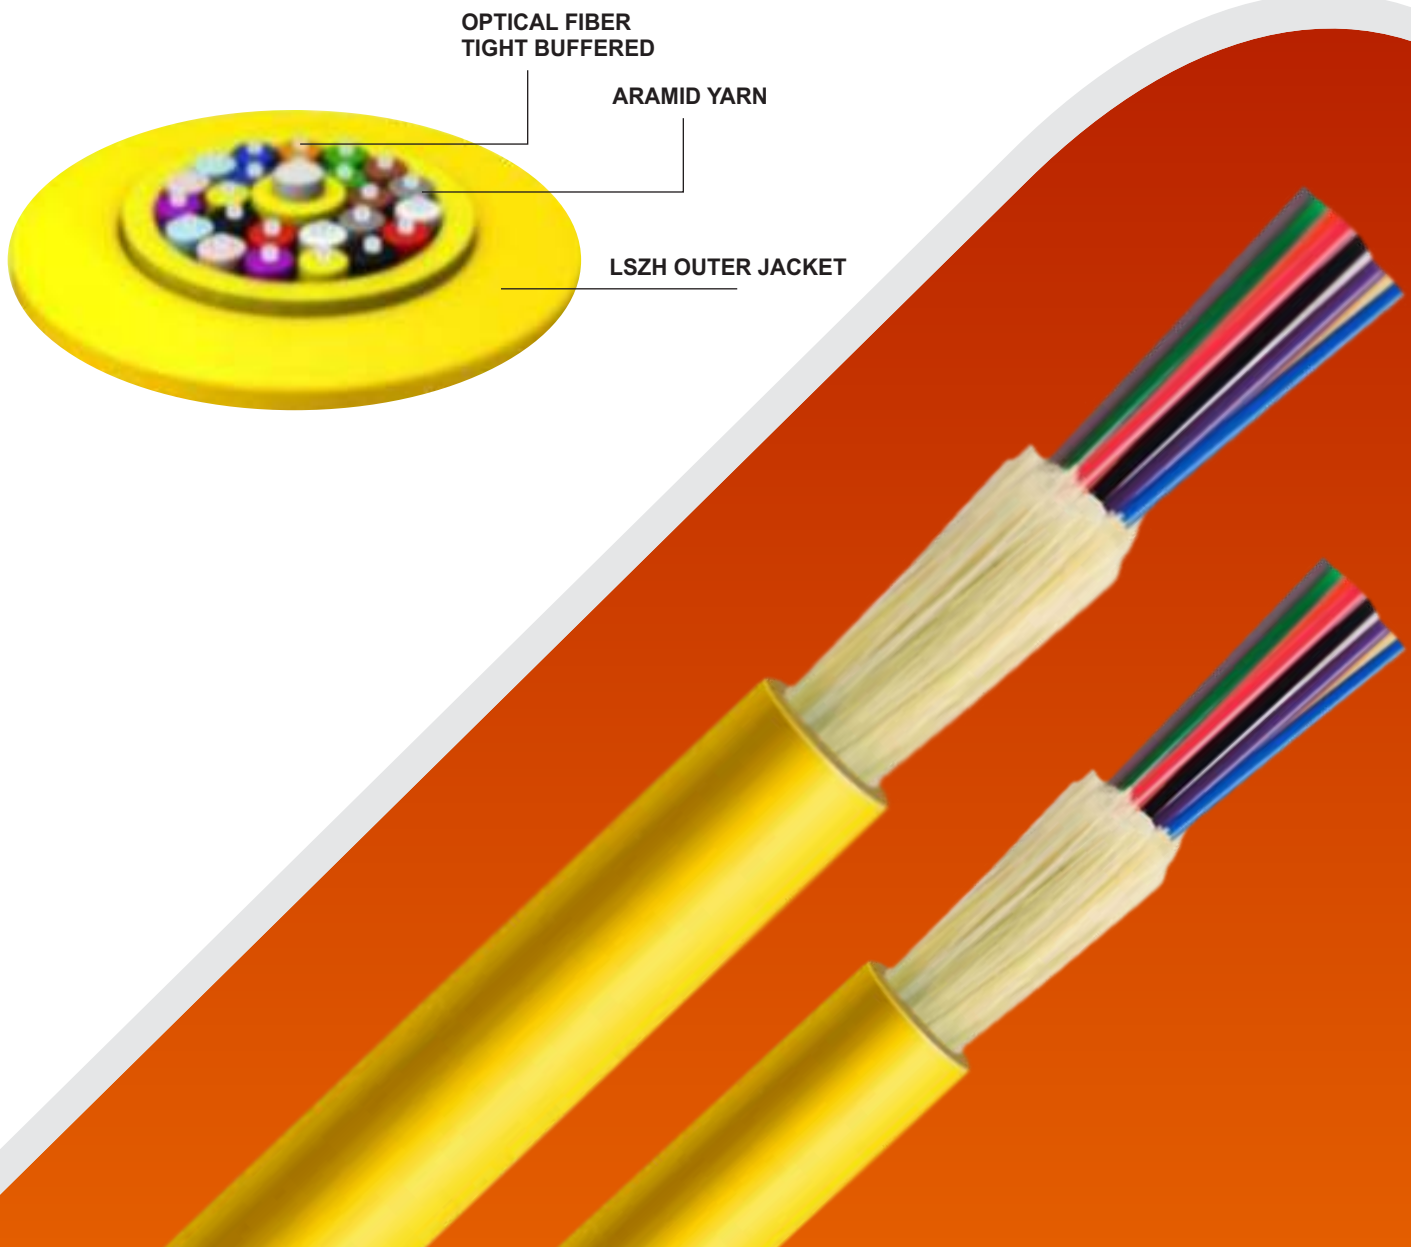

فهد لصناعات الكابلات

FAHAD

CABLES INDUSTRY FZE

MULTI CORE INDOOR FIBER CABLE SERIES

FIBER OPTIC CABLE SINGLE MODE

GENERAL SPECIFICATION

Products :	Fiber optic cable single mode
Fiber Count :	8
Fiber Type :	ITU-T G.652D
Outer Jacket :	LSZH
Attenuation (max/KM) :	0.40 dB/km (1310 nm) 0.25 dB/km (1550 nm)
Length/ Drum :	2000 m Drum \pm5%
Model No :	FCI-3101
Product ID :	FCI-081TLY