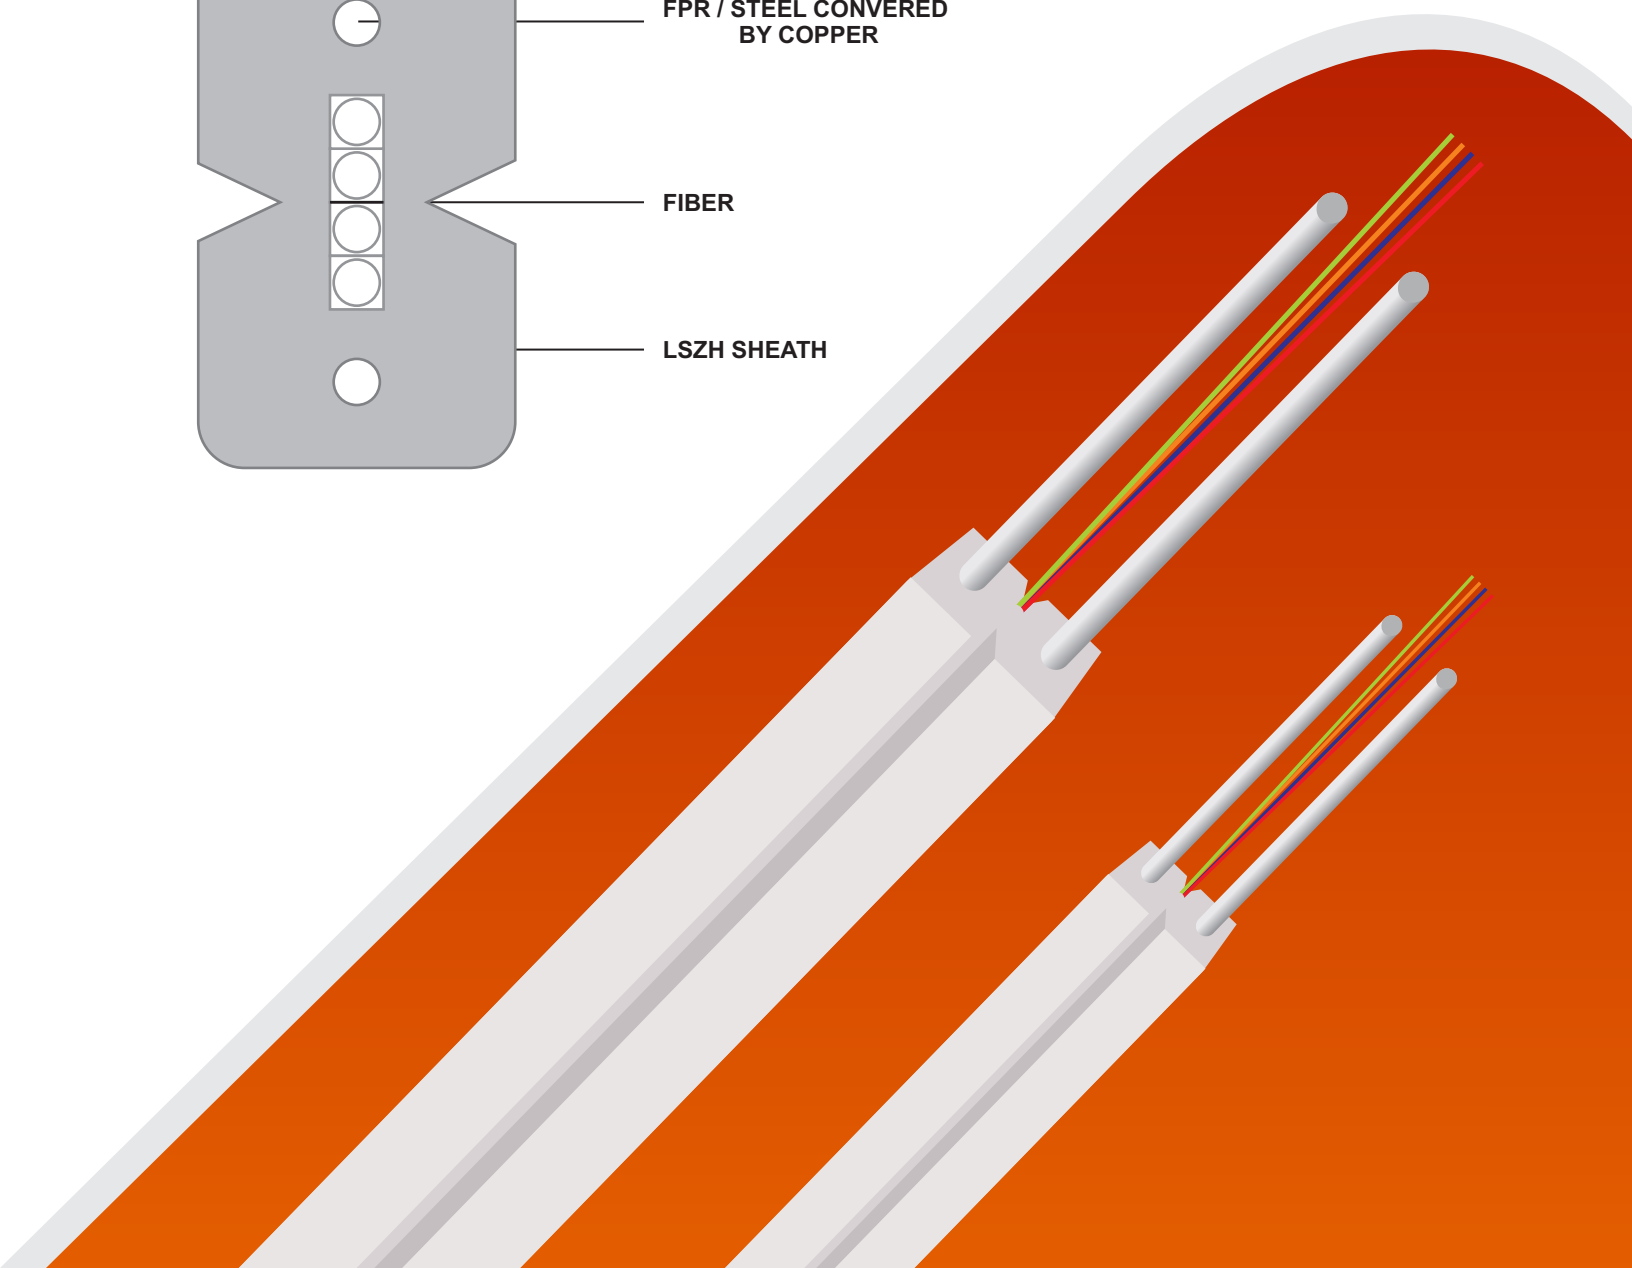

فهد لصناعات الكابلات

FAHAD

CABLES INDUSTRY FZE

FTTH FIBER CABLE SERIES

FTTH FIBER OPTIC CABLE SINGLE MODE

GENERAL SPECIFICATION

Products :	FTTH Fiber optic cable single mode
Fiber Count :	4
Fiber Type :	ITU-T G.657A1/A2,G.652D
Outer Jacket :	LSZH, WHITE
Attenuation (max/KM) :	0.40 dB/km (1310 nm) 0.25 dB/km (1550 nm)
Length/ Drum :	2000 m Drum \pm
Model No :	FCI-3003
Product ID :	FCI-045TLW