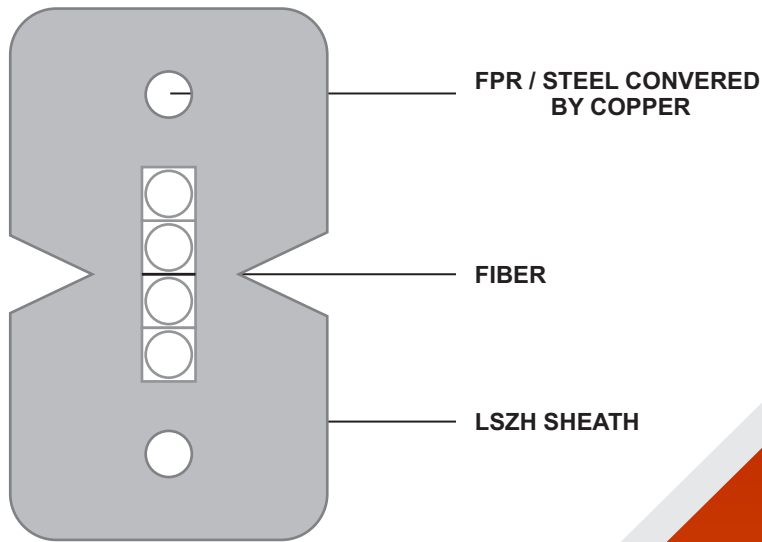

فهد لصناعات الكابلات

FAHAD

CABLES INDUSTRY FZE

FTTH FIBER CABLE SERIES

FTTH FIBER OPTIC CABLE SINGLE MODE

GENERAL SPECIFICATION

Products :	FTTH Fiber optic cable single mode
Fiber Count :	4
Fiber Type :	ITU-T G.657A1/A2,G.652D
Outer Jacket :	LSZH, WHITE
Attenuation (max/KM) :	0.40 dB/km (1310 nm) 0.25 dB/km (1550 nm)
Length/ Drum :	2000 m Drum \pm
Model No :	FCI-3003
Product ID :	FCI-045TLW